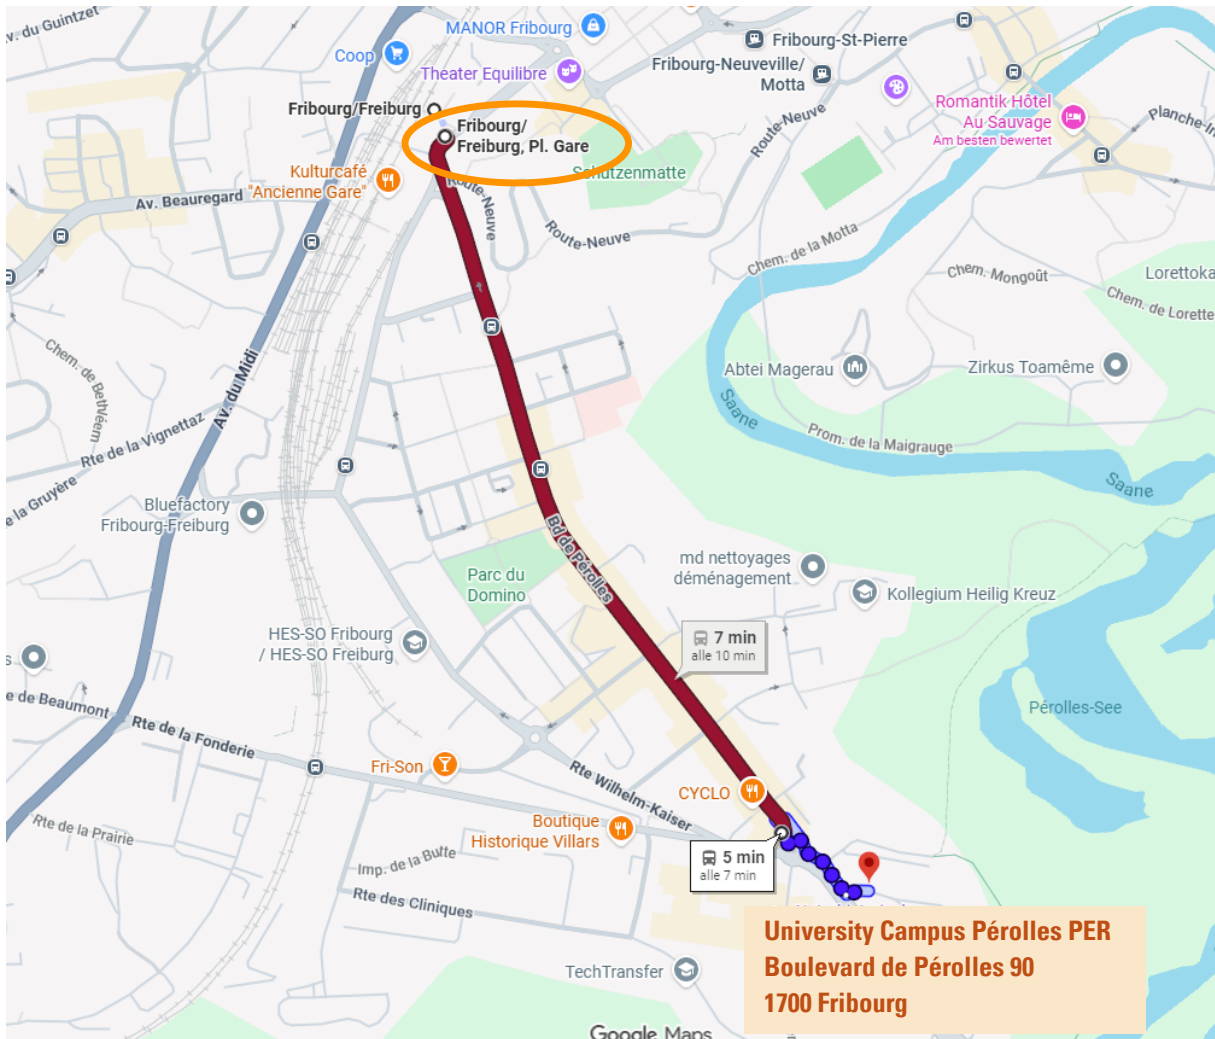

Growing Up in Challenging Contexts

7th Annual Meeting of the
Swiss Society for Early Childhood Research (SSECR)

February 2–3, 2026

at the University of Fribourg, Switzerland

University Campus Pérolles, Building **PER21 & PER22**
Bd de Pérolles 90, 1700 Fribourg

Conference location

CONFERENCE LOCATION

Directions from Fribourg train station to University Campus Pérolles (PER)

In front of Fribourg train station, platform 2, buses N° 1, 8 and 9 are available to take you to the «Charmettes» bus station (Bus ride approx. 7 minutes every 5-10 minutes). Walking takes about 15–20 minutes.

We look forward to welcoming you in the foyer in front of the Joseph Deiss Auditorium, where registration will take place. From there, the other rooms will be signposted.