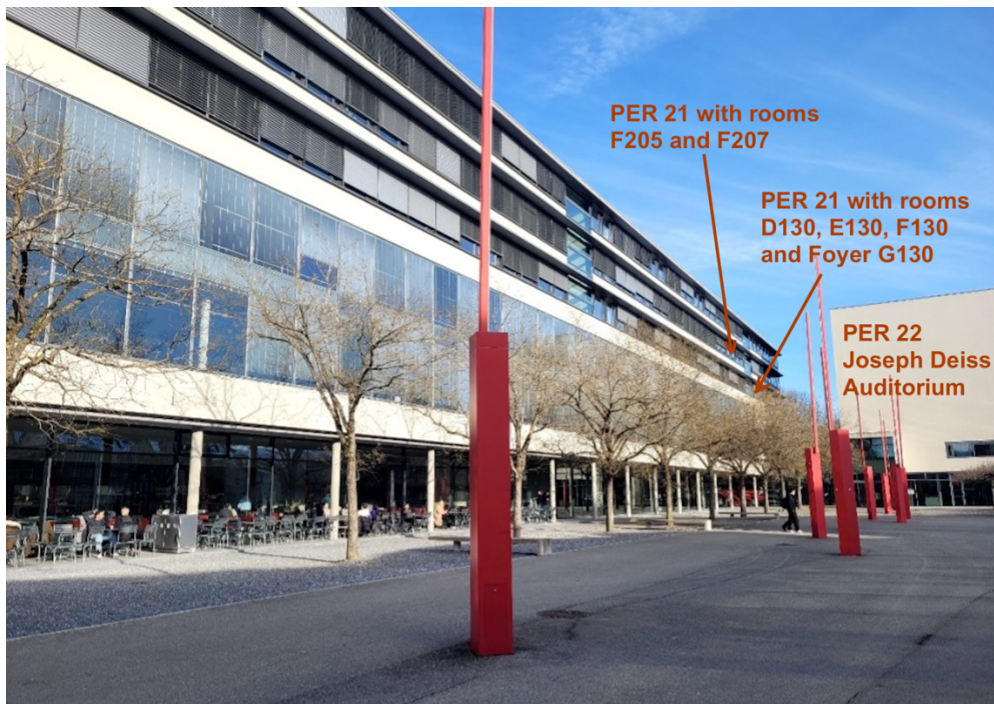

Growing Up in Challenging Contexts

7th Annual Meeting of the
Swiss Society for Early Childhood Research (SSECR)

February 2–3, 2026

at the University of Fribourg, Switzerland

University Campus Pérolles, Building **PER21 & PER22**
Bd de Pérolles 90, 1700 Fribourg

Conference location

CONFERENCE LOCATION

Directions from Fribourg train station to University Campus Pérolles (PER)

In front of Fribourg train station, platform 2, buses N° 1, 8 and 9 are available to take you to the «Charmettes» bus station (Bus ride approx. 7 minutes every 5-10 minutes). Walking takes about 15–20 minutes.

We look forward to welcoming you in the foyer in front of the Joseph Deiss Auditorium, where registration will take place. From there, the other rooms will be signposted.