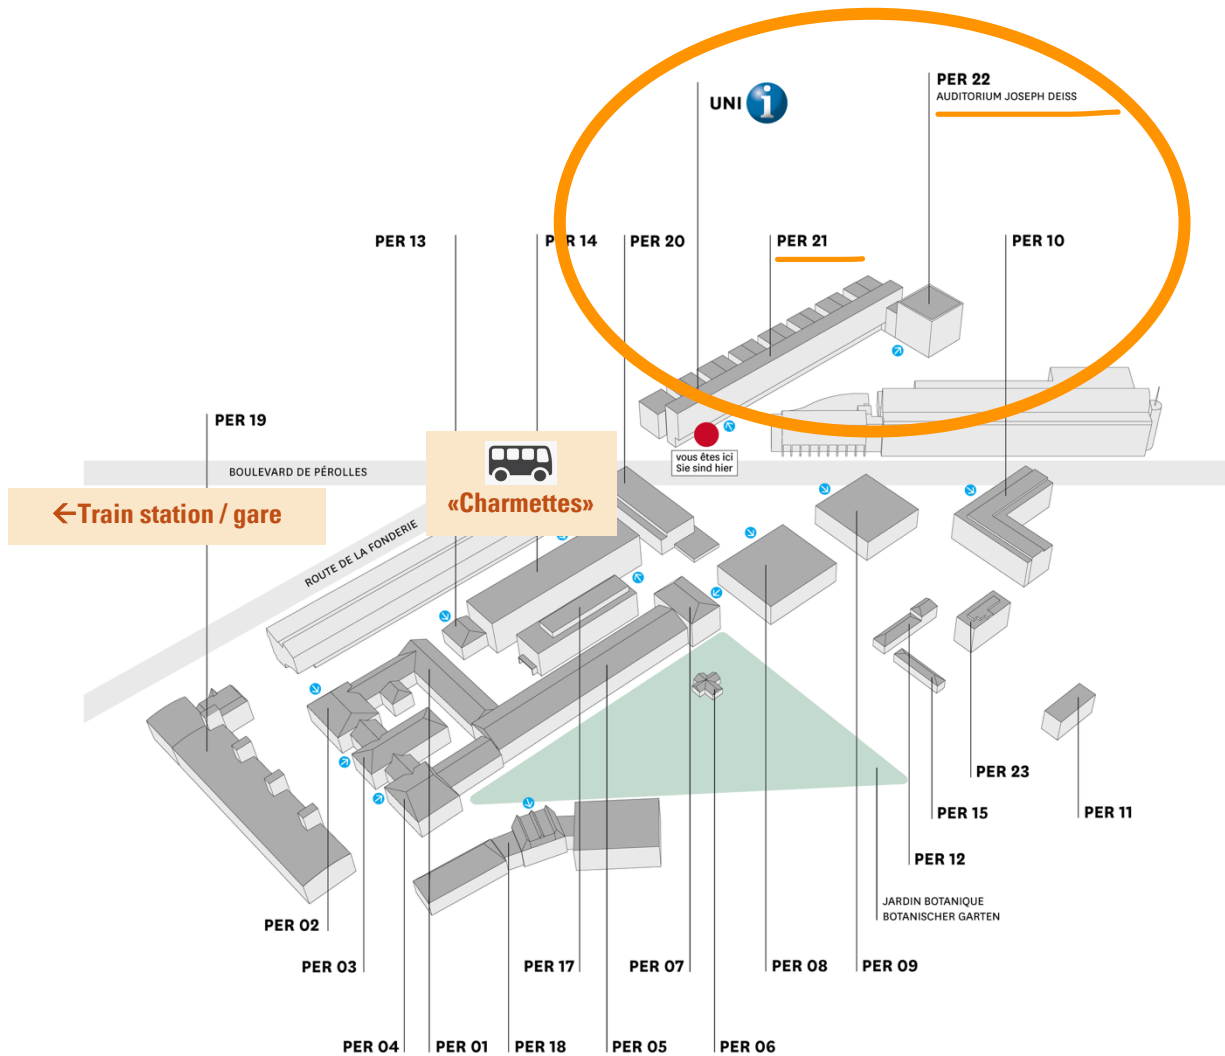

Growing Up in Challenging Contexts

7th Annual Meeting of the
Swiss Society for Early Childhood Research (SSECR)

February 2–3, 2026

at the University of Fribourg, Switzerland

University Campus Pérolles, Building **PER21 & PER22**
Bd de Pérolles 90, 1700 Fribourg

Conference location

CONFERENCE LOCATION

Directions from Fribourg train station to University Campus Pérolles (PER)

In front of Fribourg train station, platform 2, buses N° 1, 8 and 9 are available to take you to the «Charmettes» bus station (Bus ride approx. 7 minutes every 5-10 minutes). Walking takes about 15–20 minutes.

We look forward to welcoming you in the foyer in front of the Joseph Deiss Auditorium, where registration will take place. From there, the other rooms will be signposted.