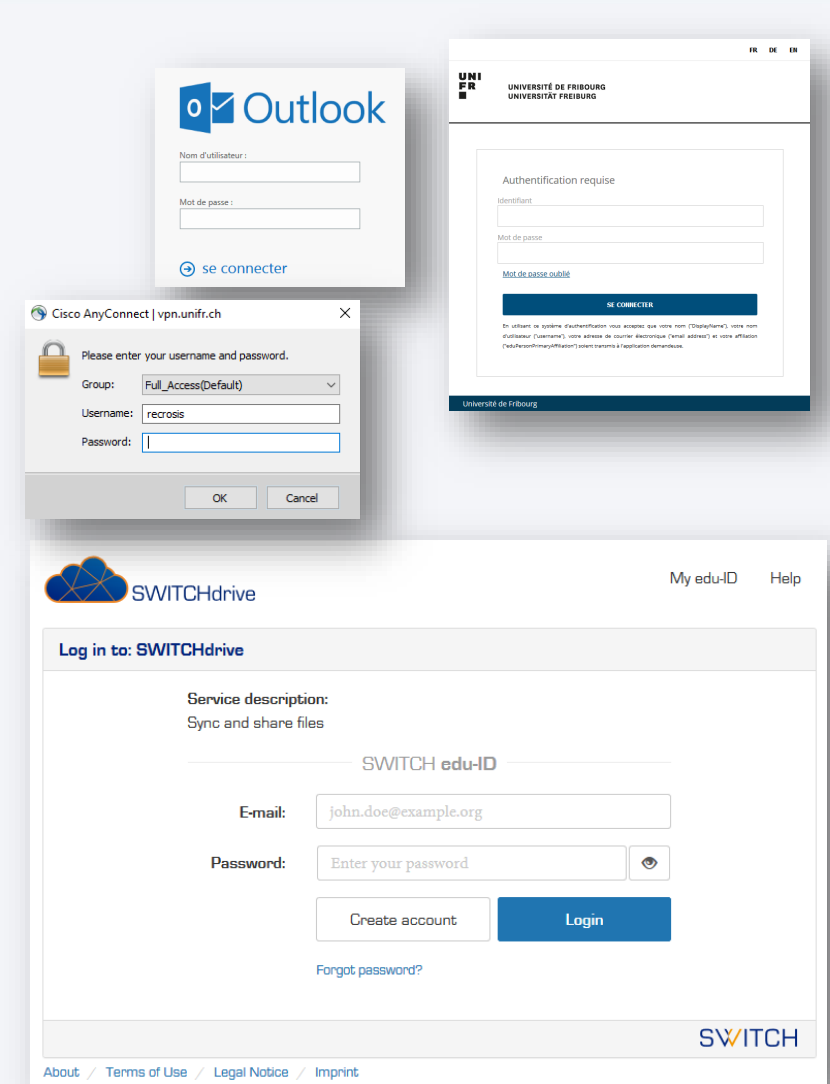

EDU-ID vs UNIFR ACCOUNT – FROM JANUARY 28TH

Service/account	UNIFR ACCOUNT	EDU-ID
my.unifr.ch	✓	
mail.unifr.ch (messagerie/webmail)	✓	
Logon Windows/Mac (unifr workstations)	✓	
WiFi Eduroam	✓	
VPN	✓	
moodle.unifr.ch (Moodle)		✓
lists.unifr.ch (Sympa)		✓
Web site admin/edition *.unifr.ch (ModX)		✓
survey.unifr.ch (Limesurvey)	✓	
student.unifr.ch/software/my		✓
SWITCHdrive		✓
SWITCHhub		✓