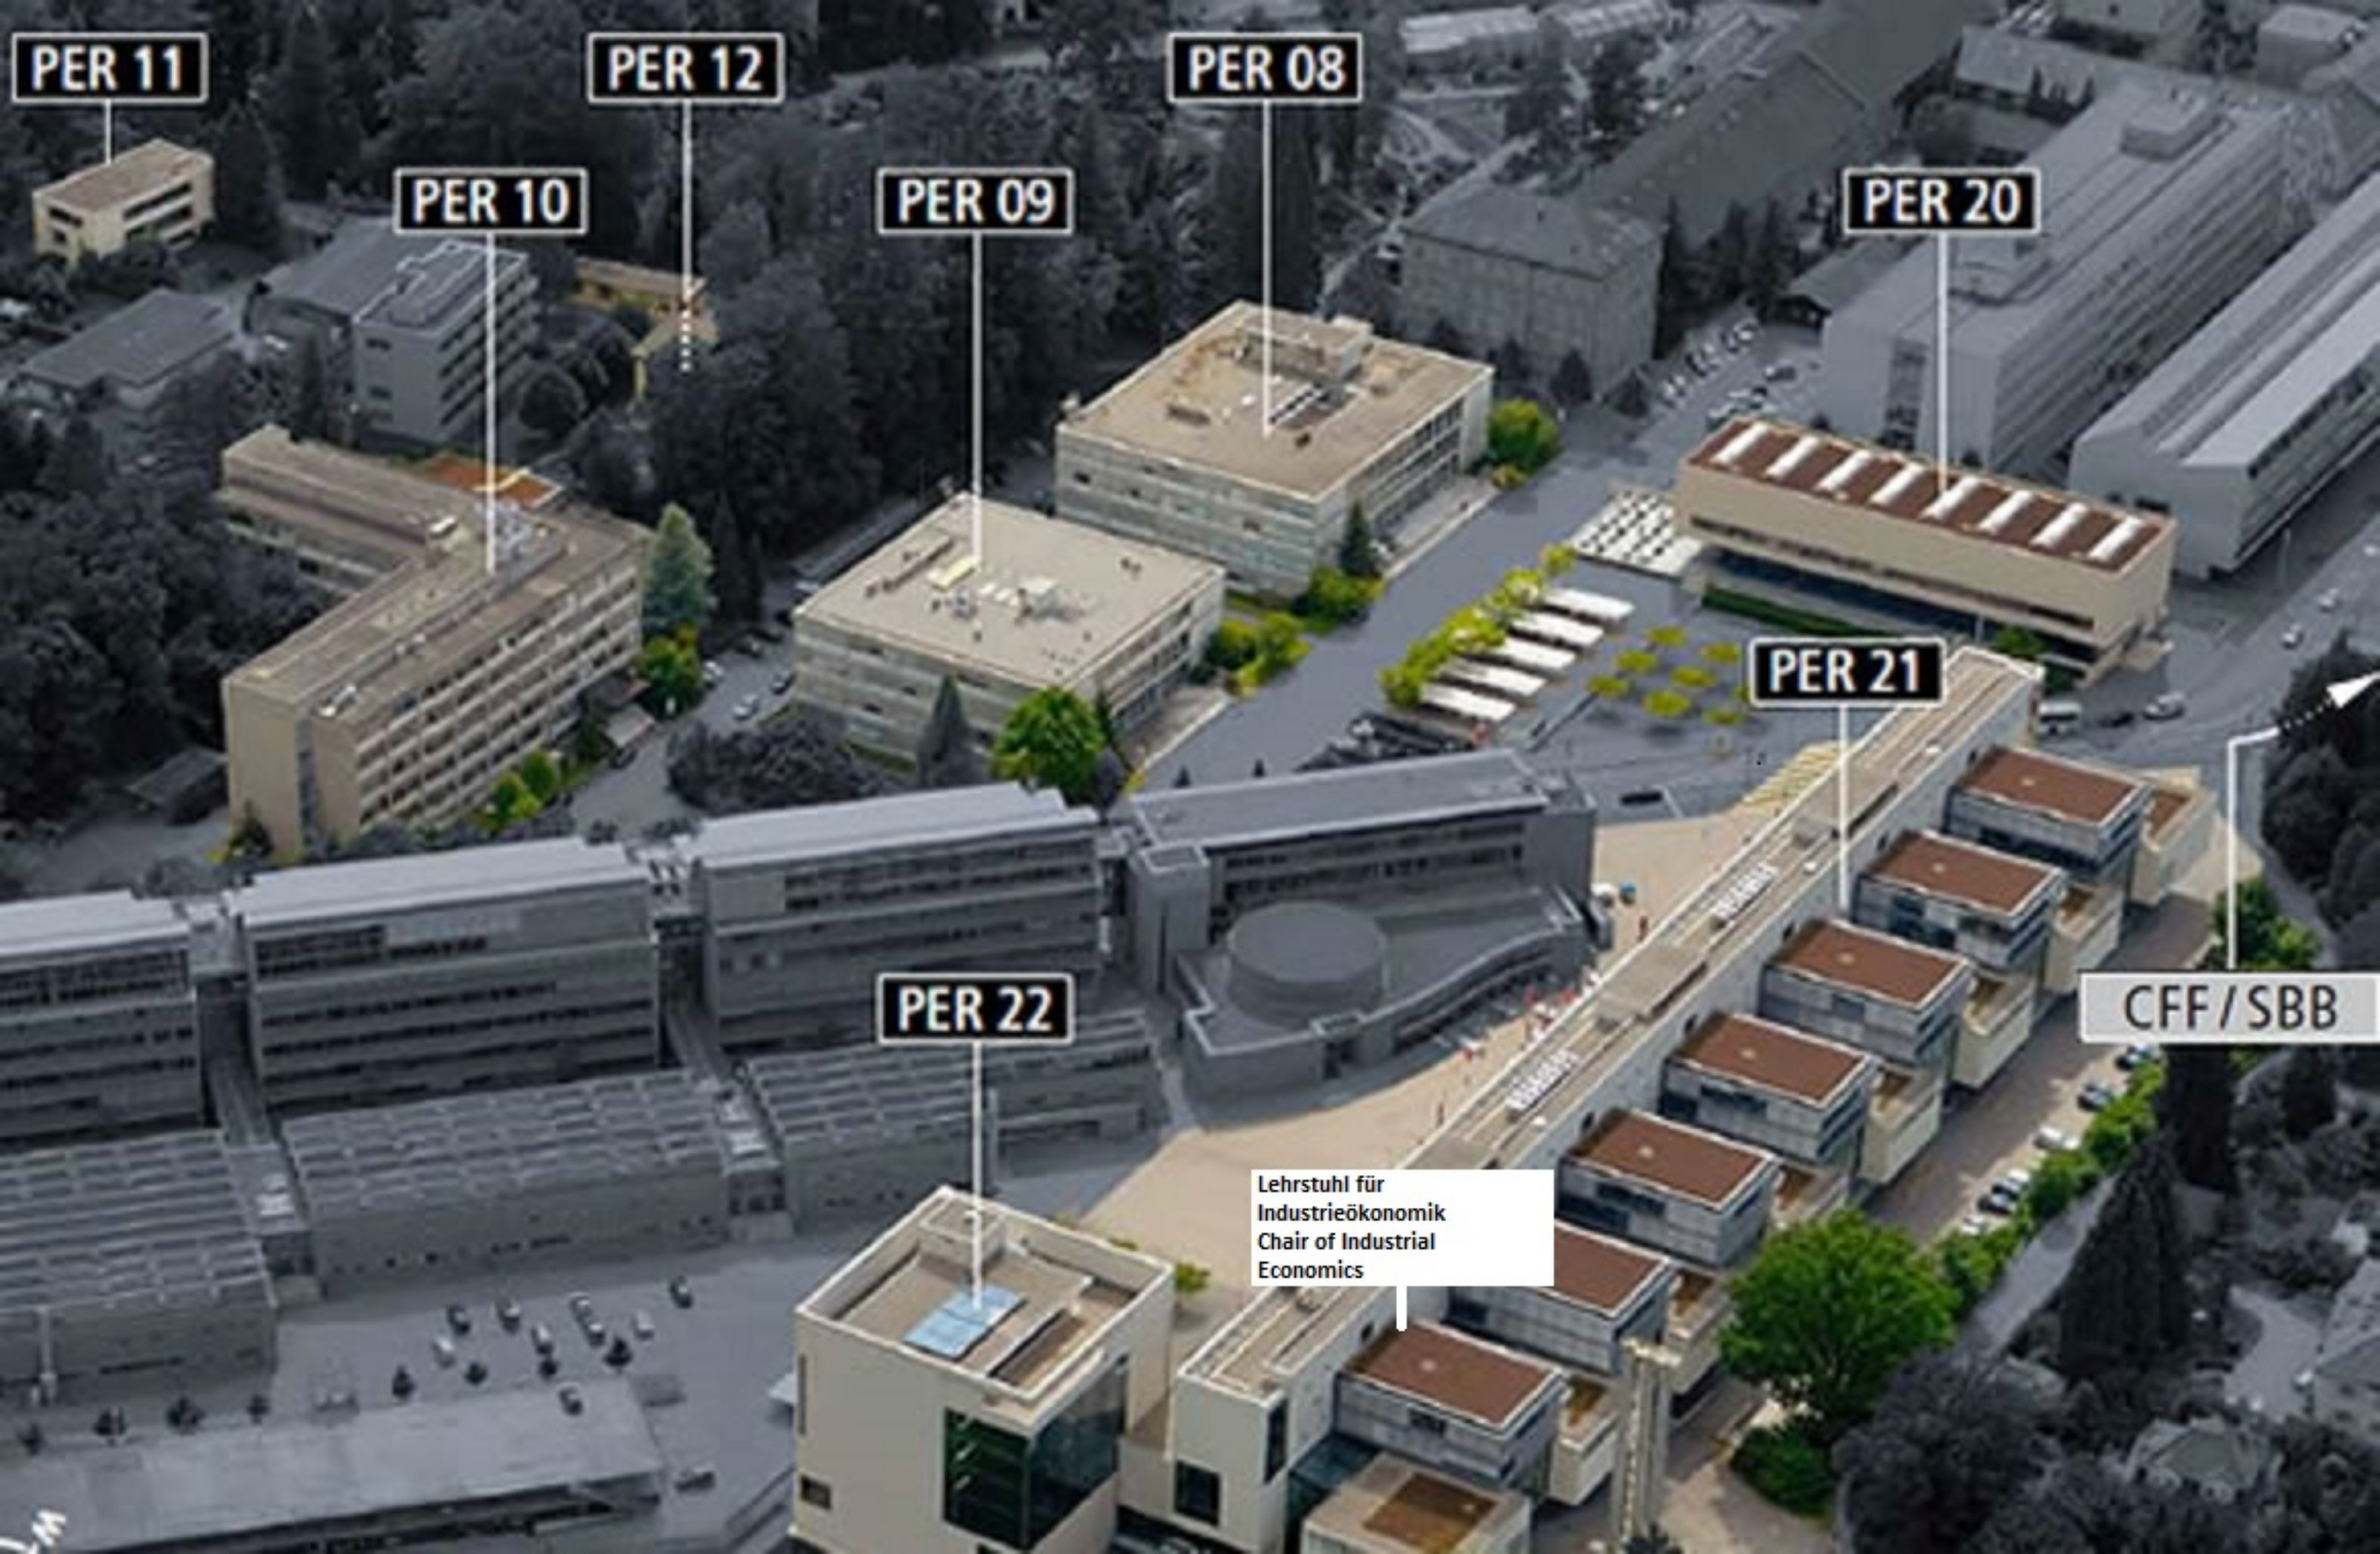

... on foot - Get out at the main train station. Keep right. Follow the "boulevard de Péroilles" for approx. 15 minutes.

... by car - Enter "boulevard de Péroilles 90" into your navigation system.

Arriving from the center of Fribourg, University is just next to the first roundabout at "boulevard de Péroilles". Pass the building "Hochschule für Wirtschaft und Architektur" next to the University and on the left of the main street. Next roundabout drive left and enter the car park.

IMPORTANT: Avoid to park your car in sector "A", only for employees.

Please use the 1st or 2nd floor.

PER 11

PER 12

PER 08

PER 10

PER 09

PER 20