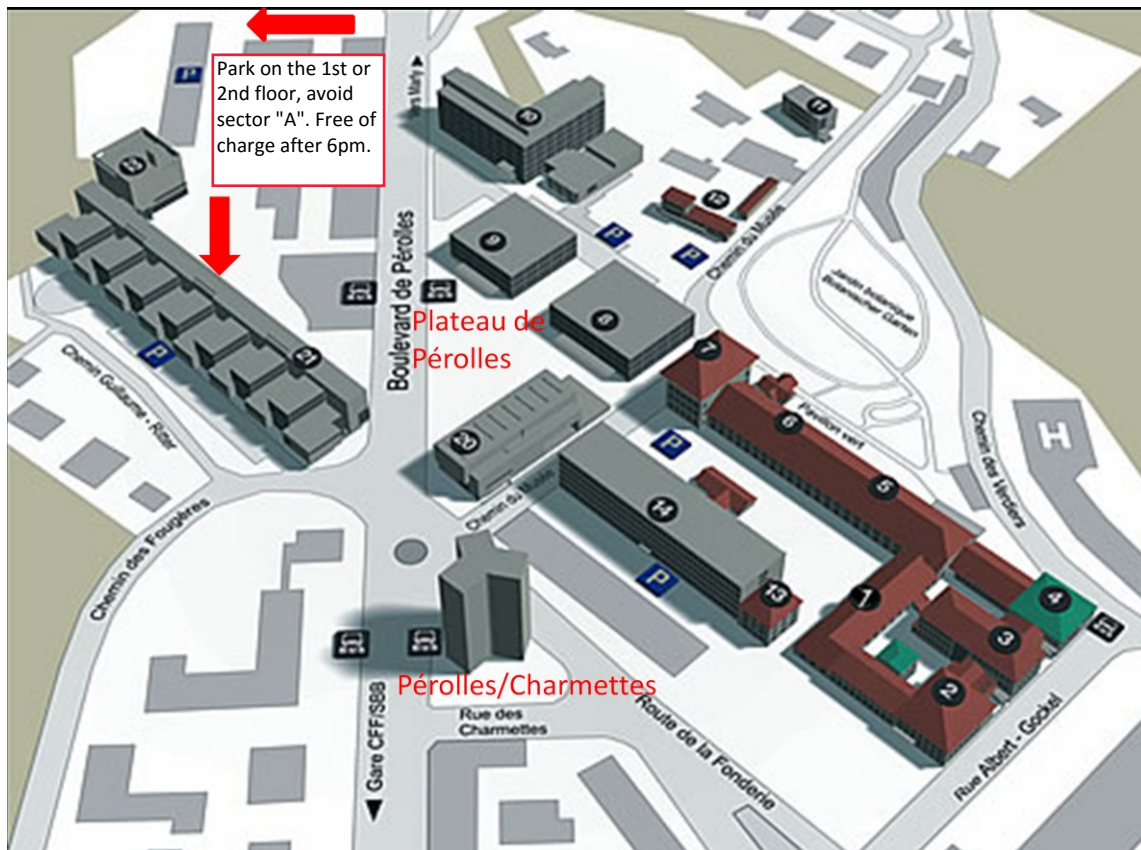

How to get here...

... by bus - Take bus number 1, 3 or 7 in front of the main train station.

- Bus Number 1 direction Marly, get off at Péroilles/Charmettes
- Bus Number 3 direction Péroilles/Charmettes, get off at Péroilles/Charmettes (terminal stop)
- Bus Number 7 direction Cliniques, get off at Péroilles/Charmettes
You'll need small change for the ticket machine.

... on foot - Get out at the main train station. Keep right. Follow the "boulevard de Péroilles" for approx. 15 minutes.

... by car - Enter "boulevard de Péroilles 90" into your navigation system.

Arriving from the center of Fribourg, University is just next to the first roundabout at "boulevard de Péroilles". Pass the building "Hochschule für Wirtschaft und Architektur" next to the University and on the left of the main street. Next roundabout drive left and enter the car park.

IMPORTANT: Avoid to park your car in sector "A", only for employees.

Please use the 1st or 2nd floor.

PER 11

PER 12

PER 08

PER 10

PER 09

PER 20